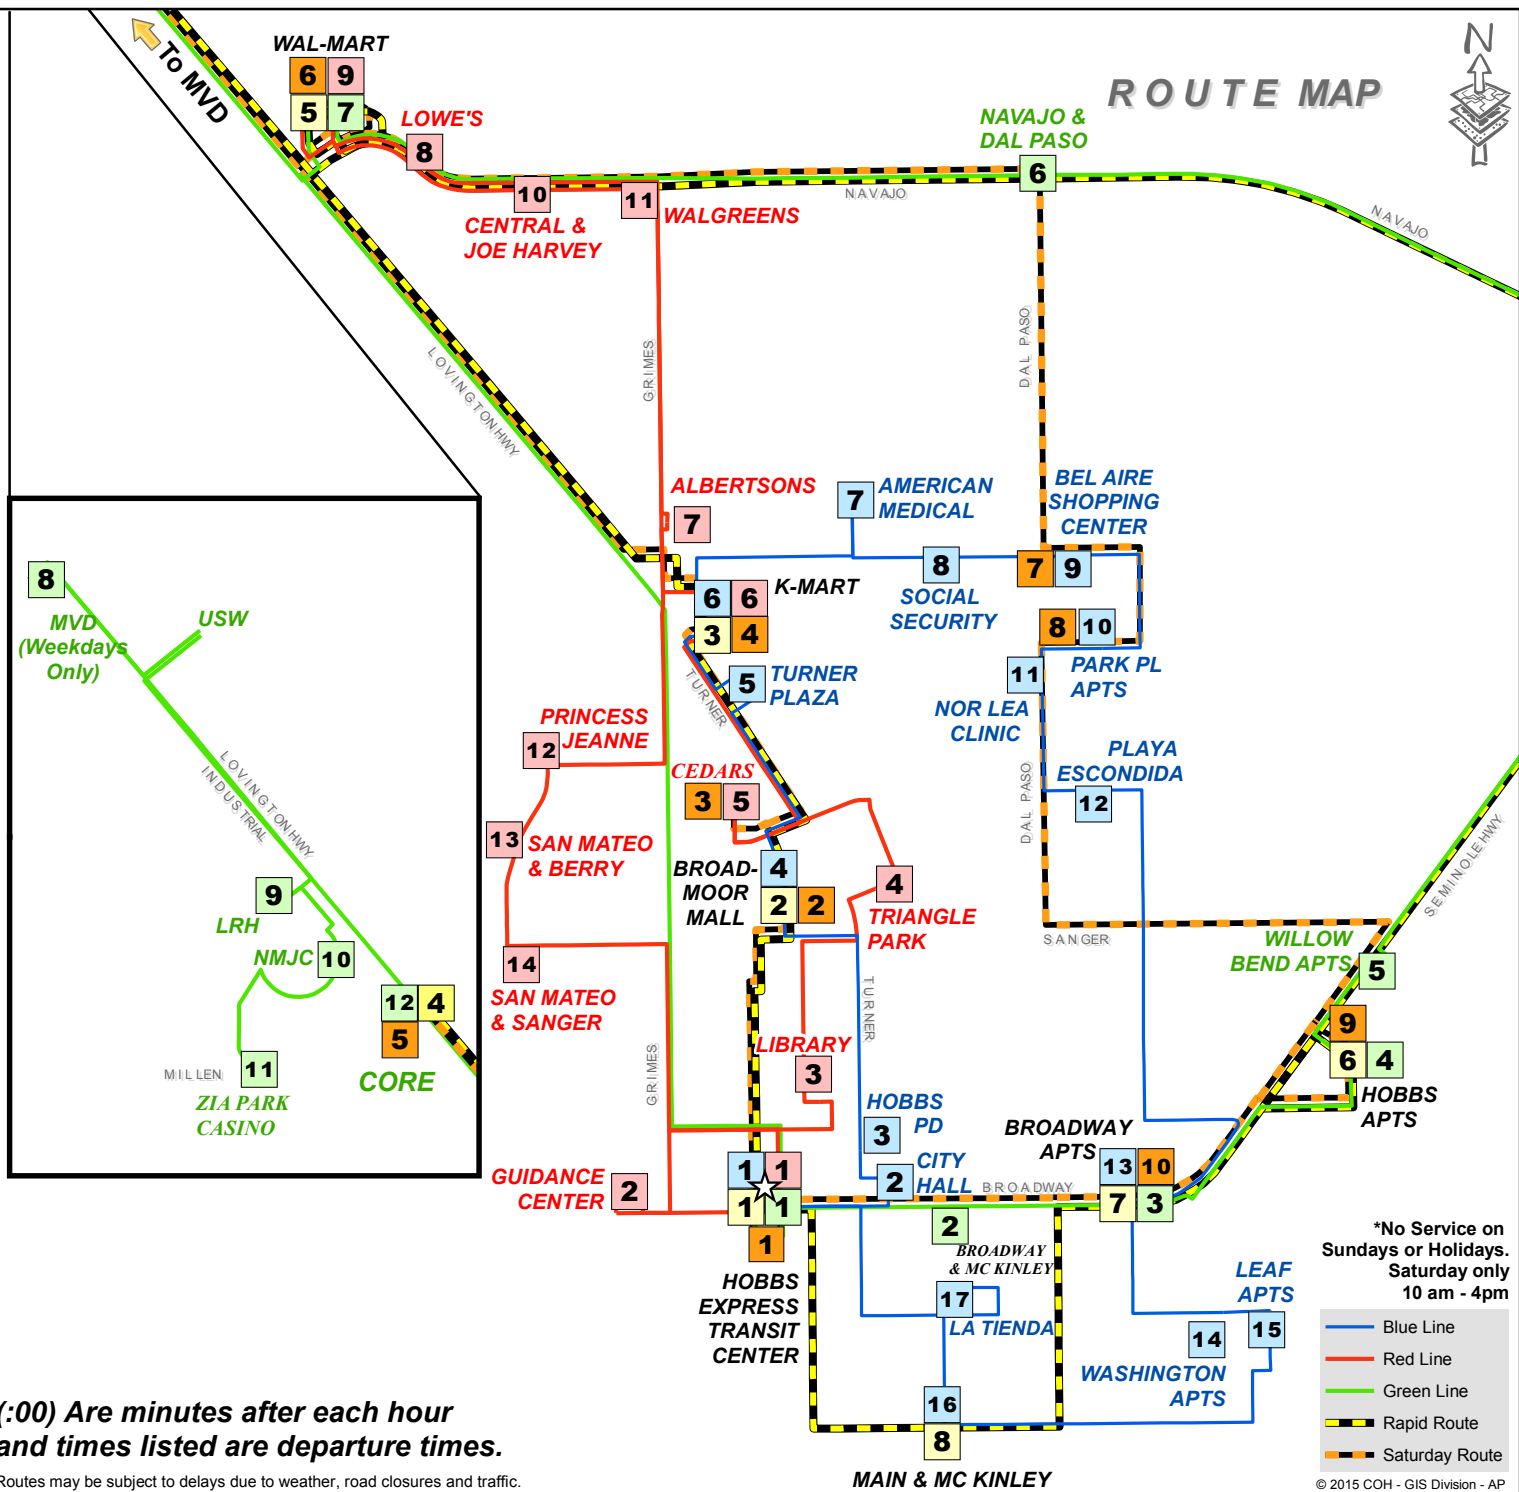

# ROUTE MAP

(:00) Are minutes after each hour and times listed are departure times.

Routes may be subject to delays due to weather, road closures and traffic.

\*No Service on Sundays or Holidays. Saturday only 10 am - 4pm

- Blue Line
- Red Line
- Green Line
- Rapid Route
- Saturday Route